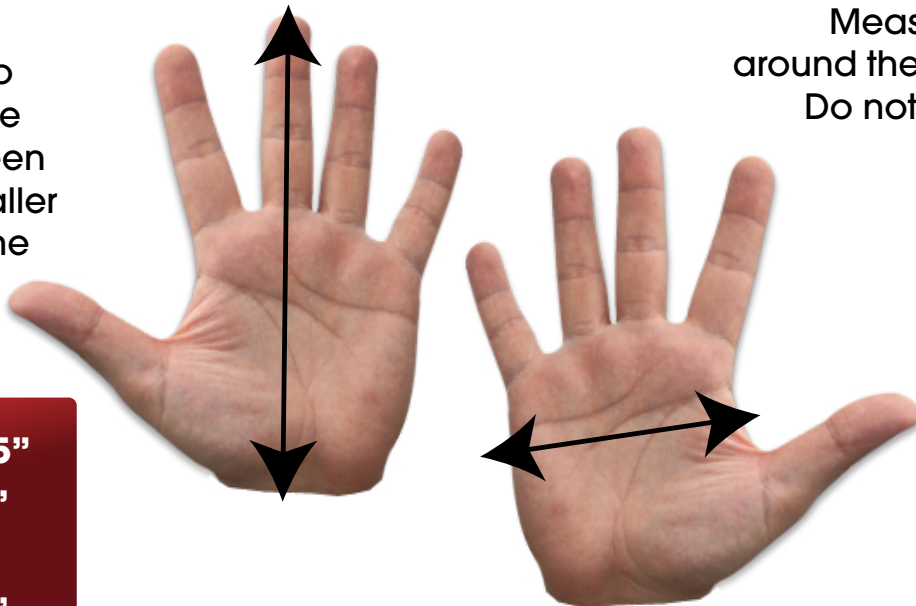

**SOUTHERN
GLOVE, INC.**

Standard Glove Sizing

Measure from the base of the palm to the tip of the middle finger. When between sizes, go to the smaller size as the neoprene will stretch.

Measure your dominant hand around the fullest part of your palm. Do not measure around thumb.

Small	6.75"
Medium	7.5"
Large	8"
X-Large	8.5"

7"	XS
7.5" - 8"	S
8.5" - 9"	M
9.5" - 10"	L
10.5" - 11"	XL
11.5" - 12"	2XL
12.5" - 13"	3XL

This is a general sizing chart. Sizes may vary by brand and style.